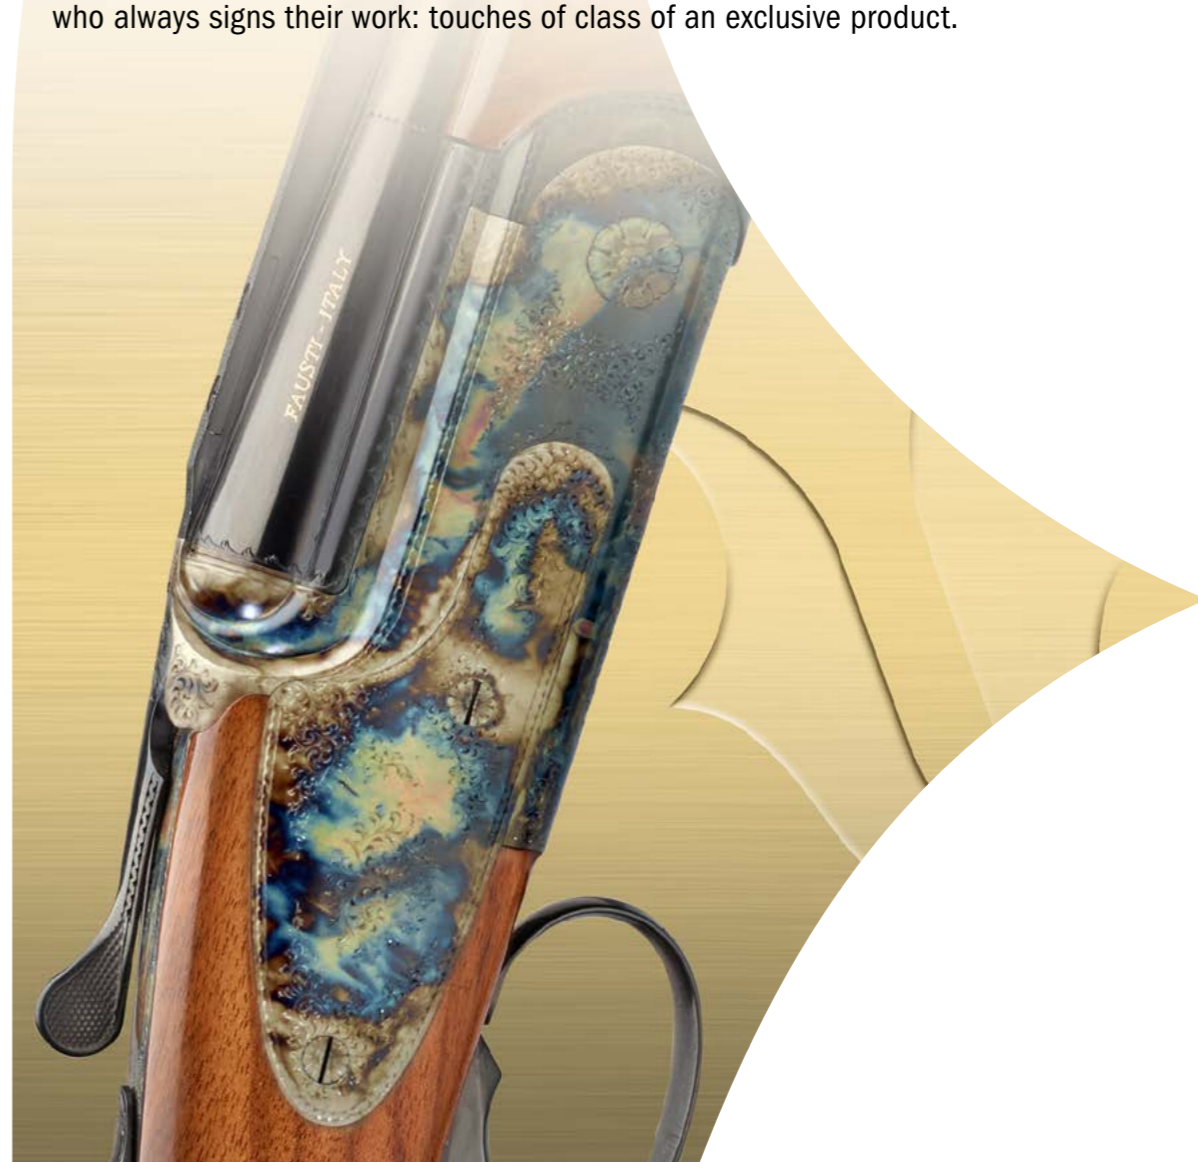

COMMON SPECIFICATIONS

Stock: W style - bavarian or classic/oil finish | Forend: Splinter | Engraving: Hand made, signed by the author
Mechanism: Round box lock, side plates, single trigger, automatic ejector | Frame: 20 ga. | Gun Case: VL400E

A Boutique over and under double rifle is uniquely suited for all those hunters who, in a fine firearm, appreciate both the quality of its finishing details as well as the ballistic performance of its barrels, certified by a gunmaker that always stands behind its creations. In addition to the wide range of customizations offered by the Fausti Boutique line, the bigger engraving canvas of long side plates of the box lock actions give a more appropriate display of the Master Engraver's craftsmanship who always signs their work: touches of class of an exclusive product.