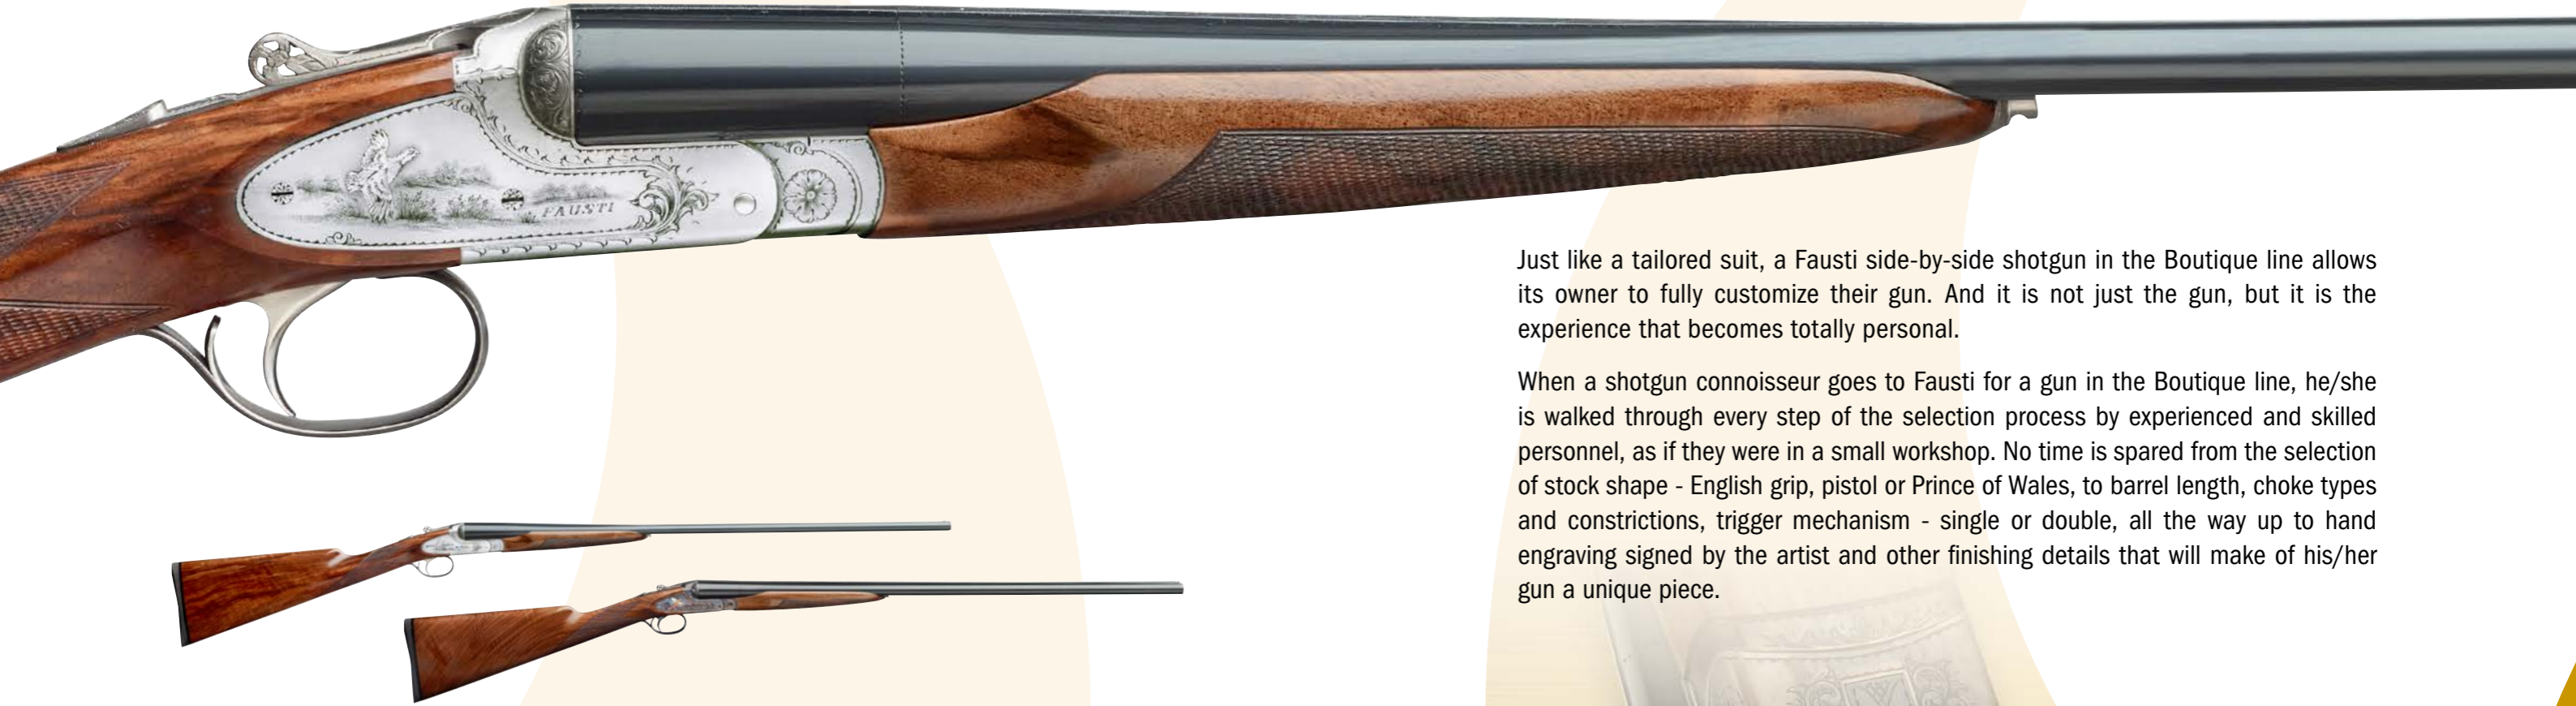

Side-by-side Boutique

Just like a tailored suit, a Fausti side-by-side shotgun in the Boutique line allows its owner to fully customize their gun. And it is not just the gun, but it is the experience that becomes totally personal.