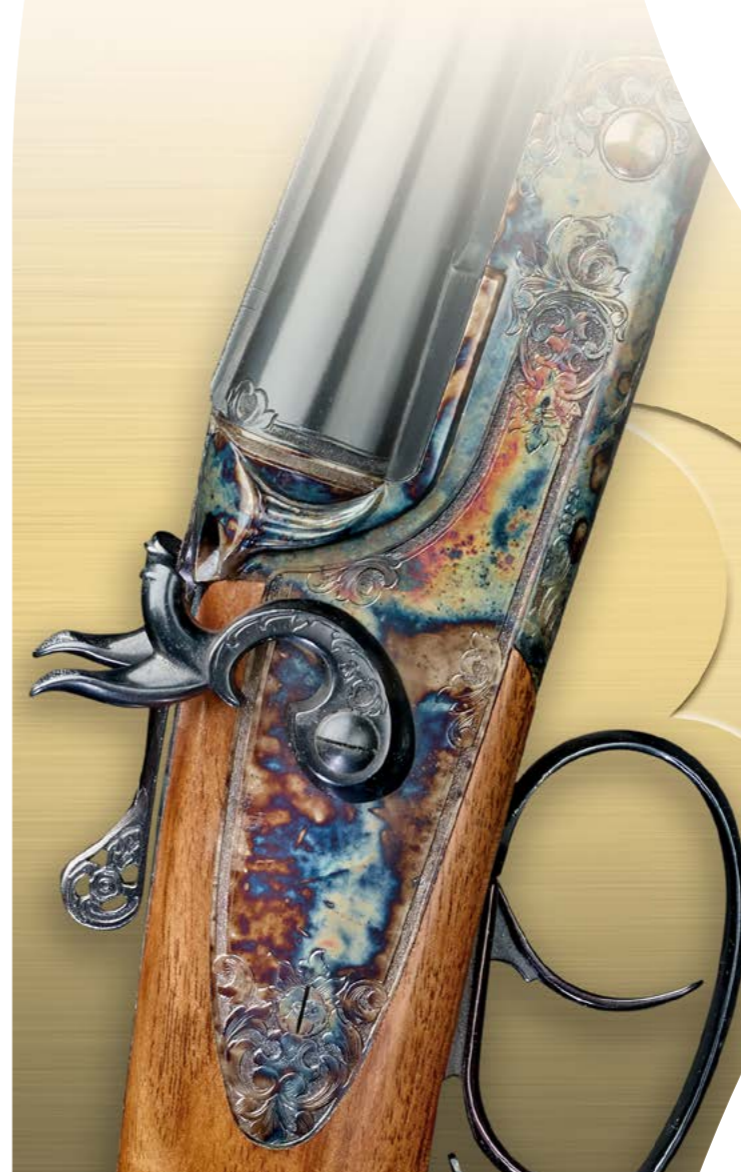

Side-by-side Express

Boutique

NOBLESSE EXPRESS BONE & CHARCOAL

ITEM CODE	TYPE	GA	BA	CHAMBER	STOCK	AVERAGE WEIGHT
CD65857	SxS hammer	8X57JRS	24" (60 cm)	RIFLE	4A	6.70 lbs (3,04 kg) apx
CD65974	SxS hammer	9,3X74R	24" (60 cm)	RIFLE	4A	6.70 lbs (3,04 kg) apx
CD65300	SxS hammer	30R BLASER	24" (60 cm)	RIFLE	4A	6.70 lbs (3,04 kg) apx
CD65006	SxS hammer	30.06	24" (60 cm)	RIFLE	4A	6.70 lbs (3,04 kg) apx
CD65444	SxS hammer	444 MARLIN	24" (60 cm)	RIFLE	4A	6.70 lbs (3,04 kg) apx
CD65457	SxS hammer	45-70 GOV.	24" (60 cm)	RIFLE	4A	6.70 lbs (3,04 kg) apx
CD65270	SxS hammer	270W	24" (60 cm)	RIFLE	4A	6.70 lbs (3,04 kg) apx
CD65308	SxS hammer	308W	24" (60 cm)	RIFLE	4A	6.70 lbs (3,04 kg) apx
CD65243	SxS hammer	243W	24" (60 cm)	RIFLE	4A	6.70 lbs (3,04 kg) apx
CD65757	SxS hammer	7X57R	24" (60 cm)	RIFLE	4A	6.70 lbs (3,04 kg) apx

COMMON SPECIFICATIONS

Stock: W style - bavarian or classic/oil finish | Forend: Semi beavertail | Engraving: Hand made, signed by the author
Mechanism: External hammer, side plates, single trigger, automatic ejector
Frame: 20 ga. | Gun Case: VL400E