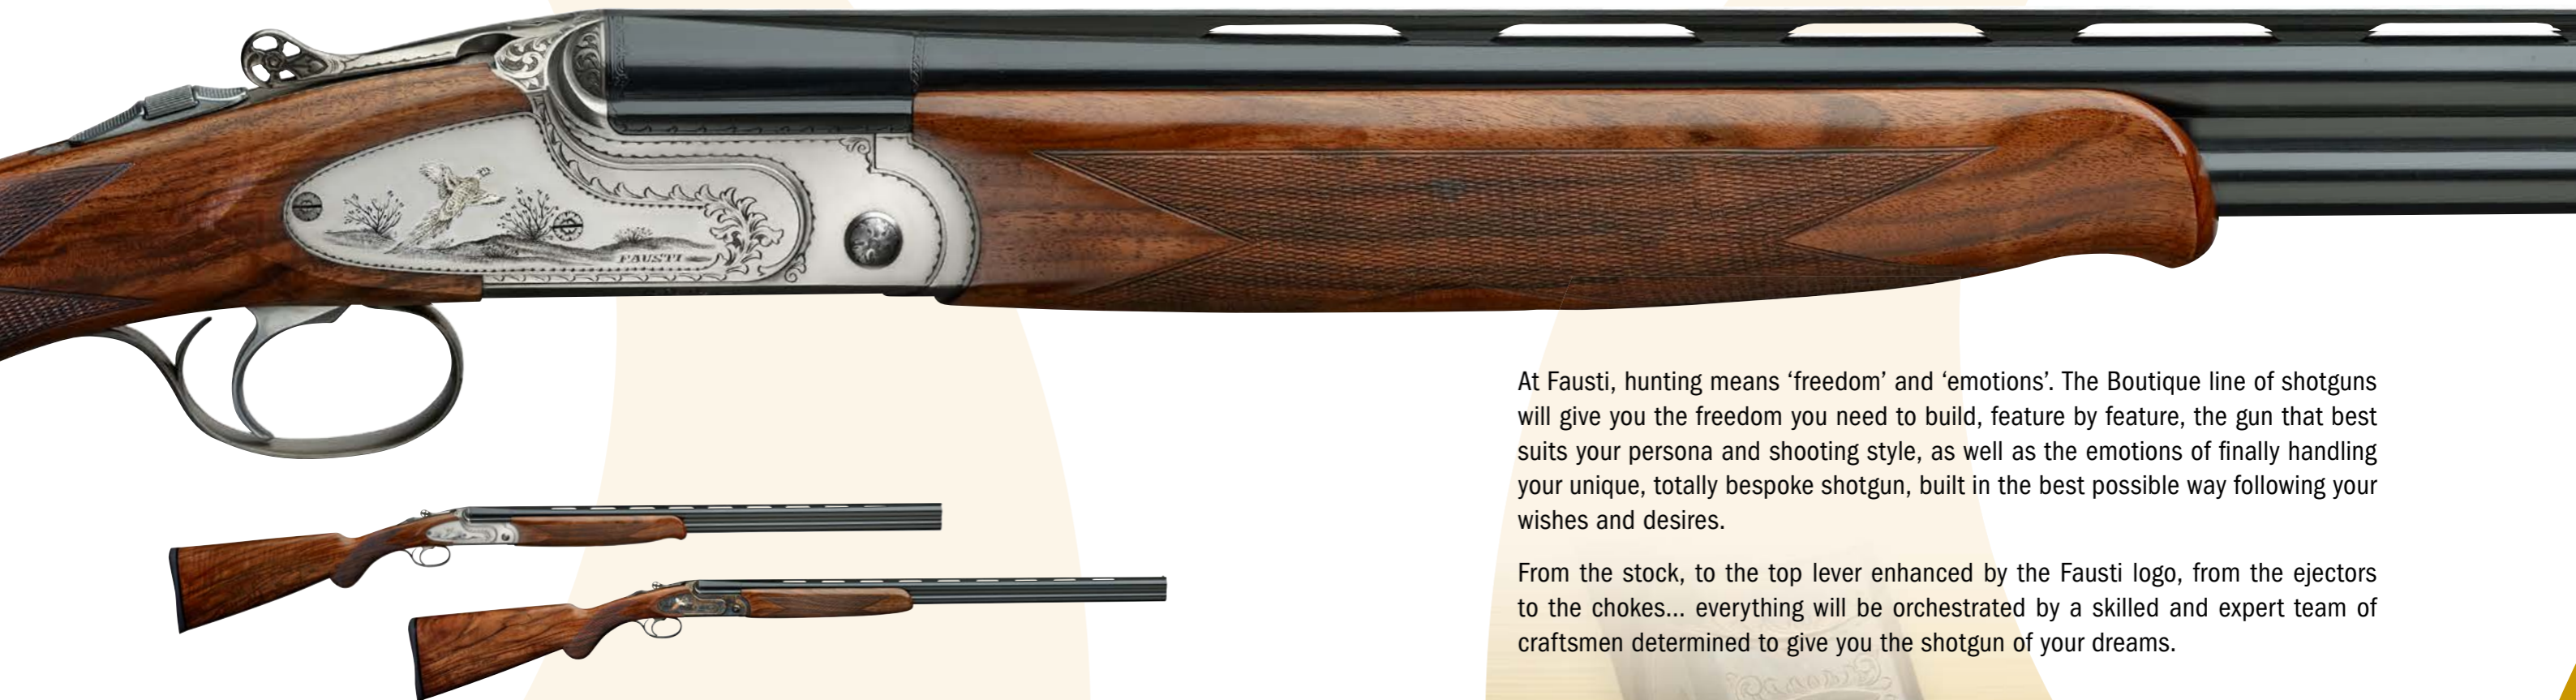

Over-and-under Boutique

At Fausti, hunting means 'freedom' and 'emotions'. The Boutique line of shotguns will give you the freedom you need to build, feature by feature, the gun that best suits your persona and shooting style, as well as the emotions of finally handling your unique, totally bespoke shotgun, built in the best possible way following your wishes and desires.