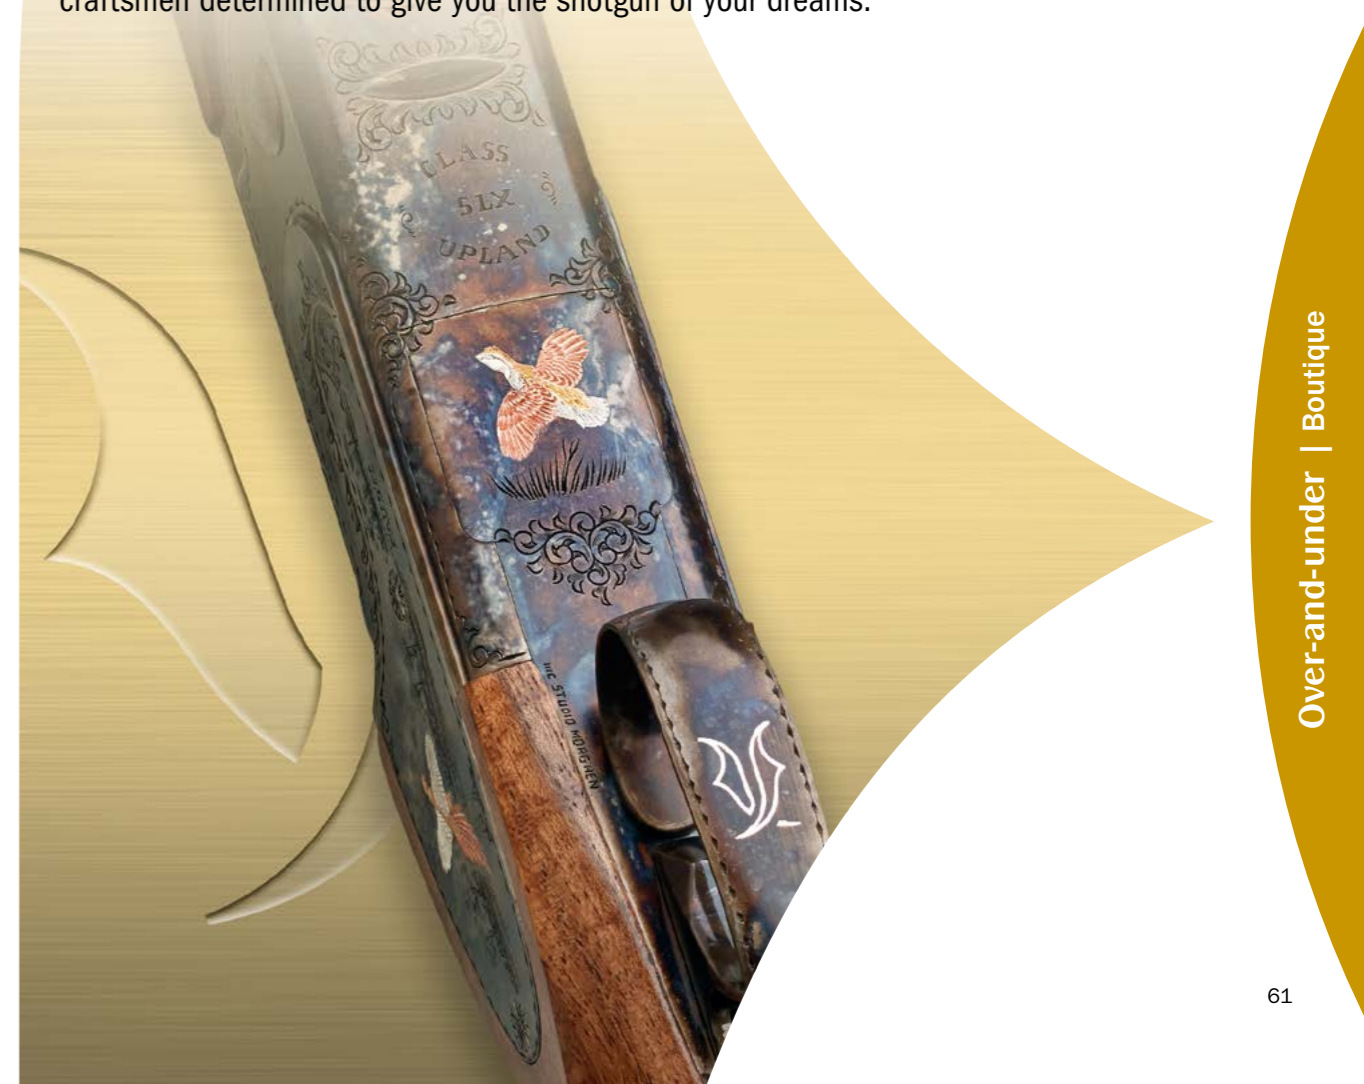

Over-and-under Boutique

At Fausti, hunting means 'freedom' and 'emotions'. The Boutique line of shotguns will give you the freedom you need to build, feature by feature, the gun that best suits your persona and shooting style, as well as the emotions of finally handling your unique, totally bespoke shotgun, built in the best possible way following your wishes and desires.

From the stock, to the top lever enhanced by the Fausti logo, from the ejectors to the chokes... everything will be orchestrated by a skilled and expert team of craftsmen determined to give you the shotgun of your dreams.

CLASS UPLAND SLX