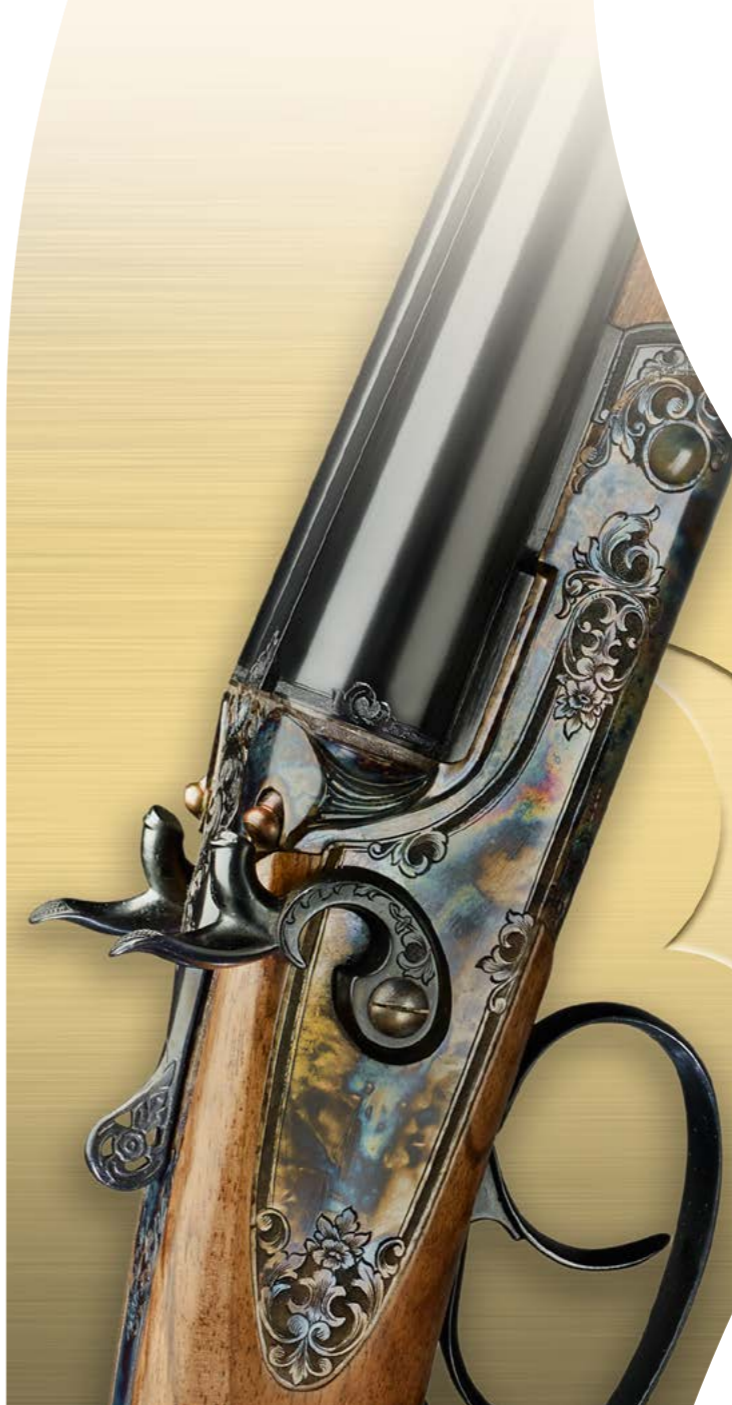

Side-by-side

Boutique

NOBLESSE BONE & CHARCOAL

ITEM CODE	TYPE	GA	BA	CHAMBER	STOCK	AVERAGE WEIGHT
CD60201	SxS hammer	20	30" (76 cm)	2¾"-3" (70-76 mm)	5A	6.00 lbs (2,72 kg) apx
CD60202	SxS hammer	20	28" (71 cm)	2¾"-3" (70-76 mm)	5A	6.00 lbs (2,72 kg) apx
CD60203	SxS hammer	20	26.5" (67,5 cm)	2¾"-3" (70-76 mm)	5A	6.00 lbs (2,72 kg) apx
CD60204	SxS hammer	20	29" (73,5 cm)	2¾"-3" (70-76 mm)	5A	6.00 lbs (2,72 kg) apx
CD60801	SxS hammer	28	30" (76 cm)	2¾" (70 mm)	5A	4.95 lbs (2,24 kg) apx
CD60802	SxS hammer	28	28" (71 cm)	2¾" (70 mm)	5A	4.95 lbs (2,24 kg) apx
CD60803	SxS hammer	28	26.5" (67,5 cm)	2¾" (70 mm)	5A	4.95 lbs (2,24 kg) apx
CD60804	SxS hammer	28	29" (73,5 cm)	2¾" (70 mm)	5A	4.95 lbs (2,24 kg) apx
CD60401	SxS hammer	.410	30" (76 cm)	3" (76 mm)	5A	5.10 lbs (2,31 kg) apx
CD60402	SxS hammer	.410	28" (71 cm)	3" (76 mm)	5A	5.10 lbs (2,31 kg) apx
CD60403	SxS hammer	.410	26.5" (67,5 cm)	3" (76 mm)	5A	5.10 lbs (2,31 kg) apx
CD60404	SxS hammer	.410	29" (73,5 cm)	3" (76 mm)	5A	5.10 lbs (2,31 kg) apx

COMMON SPECIFICATIONS

Chokes: Multichokes (5) or fixed chokes | Stock: Straight english/oil finish | Forend: Splinter for 12-16-20, semi beavertail for 28-.410 | Engraving: Hand made, signed by the author | Mechanism: External hammer, side plates, double trigger, manual extractor | Frame: Scaled for 20-28 | Gun Case: VL400